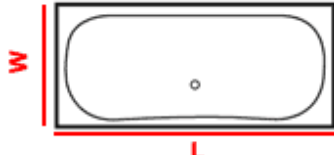

### JUBILEE 700

Length (nominal): 1700mm  
Width (nominal): 700mm  
Tub depth (deepest point): 400mm

### ELECTRA

Length (nominal): 1800mm  
Width (nominal): 800mm  
Tub depth (deepest point): 450mm

### JUBILEE 750

Length (nominal): 1700mm  
Width (nominal): 750mm  
Tub depth (deepest point): 400mm

### ODESSA

Length (nominal): 1800mm  
Width (nominal): 800mm  
Tub depth (deepest point): 440mm