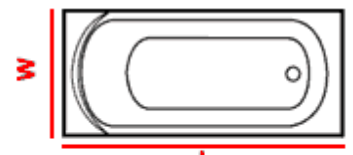

### KELSON

Length (nominal): 1680mm  
Width (nominal): 685mm  
Tub depth (deepest point): 430mm

### RAPHAEL

Length (nominal): 1700mm  
Width (nominal): 800mm  
Tub depth (deepest point): 400mm

### JUBILEE 700

Length (nominal): 1700mm  
Width (nominal): 700mm  
Tub depth (deepest point): 400mm

### IANTHE SPA SHOWERBATH

Length: 1700mm Width: 850mm  
Overall height: 1990mm. Left-handed

Shower screen in white or chrome effect: clear glass.  
Optional end screen.