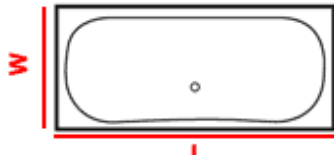

### KELSON

Length (nominal): 1680mm  
Width (nominal): 685mm  
Tub depth (deepest point): 430mm

### RAPHAEL

Length (nominal): 1700mm  
Width (nominal): 800mm  
Tub depth (deepest point): 400mm

### ODESSA

Length (nominal): 1800mm  
Width (nominal): 800mm  
Tub depth (deepest point): 440mm

### IANTHE SPA SHOWERBATH

Length: 1700mm Width: 850mm  
Overall height: 1990mm. Left-handed

Shower screen in white or chrome effect: clear glass.  
Optional end screen.