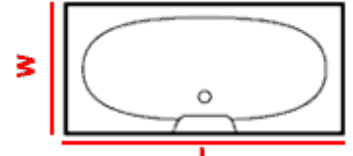

RAPHAEL

Length (nominal): 1700mm
Width (nominal): 800mm
Tub depth (deepest point): 400mm