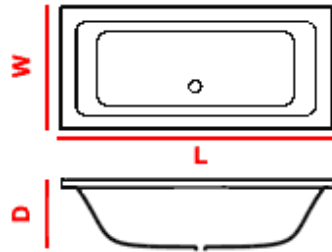

### JUBILEE 800/900

Length (nominal): 1800mm  
Width (nominal): 800 OR 900mm  
Tub depth (deepest point): 400mm

### KREST

Length (nominal): 1700mm  
Width (nominal): 800mm across bow  
Tub depth (deepest point): 400mm

### RYAL

Length (nominal): 1700mm  
Width (nominal): 750mm  
Tub depth (deepest point): 400mm

### IANTHE SPA SHOWERBATH

Length: 1700mm Width: 850mm  
Overall height: 1990mm. Left-handed

Shower screen in white or chrome effect: clear glass.  
Optional end screen.