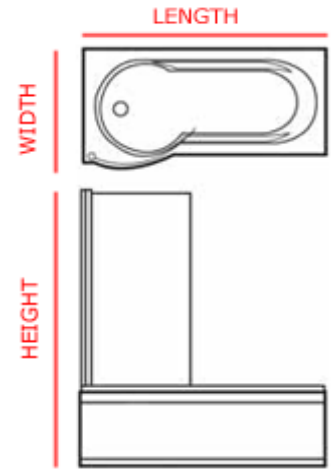

### KREST

Length (nominal): 1700mm  
Width (nominal): 800mm across bow  
Tub depth (deepest point): 400mm

### RYAL

Length (nominal): 1700mm  
Width (nominal): 750mm  
Tub depth (deepest point): 400mm

### ALVEUS

Length (nominal): 1800mm  
Width (nominal): 800mm  
Tub depth (deepest point): 450mm

### IANTHE SPA SHOWERBATH

Length: 1700mm Width: 850mm  
Overall height: 1990mm. Left-handed

Shower screen in white or chrome effect: clear glass.  
Optional end screen.