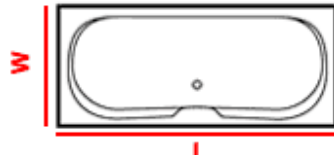

### JUBILEE 750

Length (nominal): 1700mm  
Width (nominal): 750mm  
Tub depth (deepest point): 400mm

### ODESSA

Length (nominal): 1800mm  
Width (nominal): 800mm  
Tub depth (deepest point): 440mm

### JUBILEE 800/900

Length (nominal): 1800mm  
Width (nominal): 800 OR 900mm  
Tub depth (deepest point): 400mm

### KREST

Length (nominal): 1700mm  
Width (nominal): 800mm across bow  
Tub depth (deepest point): 400mm