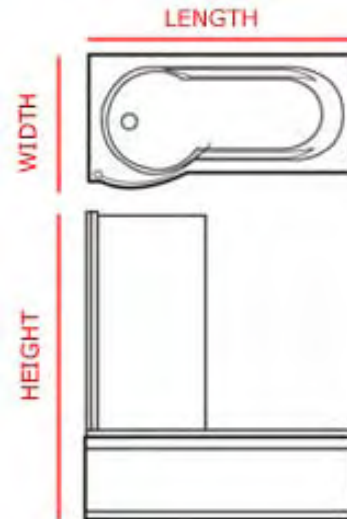

Renaissance - The Art of the Bathroom

Ianthe Showerbath

Showerbaths One of Three

Length: 1700mm Width: 850mm
Overall height: 1990mm
Shower screen with either white or chrome effect with clear glass.
Left-handed model shown. Also available right-handed.

Pictures above and left show the shower door folded back. The front screen also folds out of the bath.

There are two side panels.
Left is the minimalist curved panel.
Below shows the original angular design.