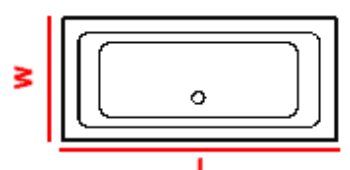

## Baths Three of Three

**JUBILEE 800**  
 Length (nominal): 1800mm  
 Width (nominal): 800mm  
 Tub depth (deepest point): 400mm

**ALVEUS**  
 Length (nominal): 1800mm  
 Width (nominal): 800mm  
 Tub depth (deepest point): 450mm

**VAN GOGH**  
 Length (nominal): 1800mm  
 Width (nominal): 1800mm  
 Tub depth (deepest point): 500mm

**TIEPOLO** (Left- or right-handed, left-handed shown)  
 Length (nominal): 1500mm  
 Width (nominal): 1000mm  
 Tub depth (deepest point): 400mm

**KAIRO** (Left or right-handed, left-handed shown)  
 Length (nominal): 1550mm  
 Width (nominal): 950mm  
 Tub depth (deepest point): 450mm

**GAUGUIN**  
 Length (nominal): 1700mm  
 Width (nominal): 1290mm  $A=1200$ mm  
 Tub depth (deepest point): 390mm

**LINDA**  
 Length (nominal): 1980mm  
 Width (nominal): 1485mm  $A=1400$ mm  
 Tub depth (deepest point): 400mm

**LOTIS**  
 Length (nominal): 1980mm  
 Width (nominal): 1570mm  $A=1400$ mm  
 Tub depth (deepest point): 450mm