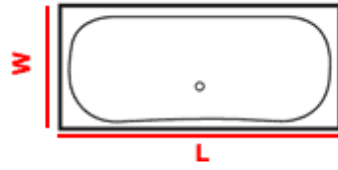

## Baths Three of Three

**JUBILEE 800**  
 Length (nominal): 1800mm  
 Width (nominal): 800mm  
 Tub depth (deepest point): 400mm

**ALVEUS**  
 Length (nominal): 1800mm  
 Width (nominal): 800mm  
 Tub depth (deepest point): 450mm

**VAN GOGH**  
 Length (nominal): 1800mm  
 Width (nominal): 1800mm  
 Tub depth (deepest point): 500mm

**TIEPOLO** (Left- or right-handed, left-handed shown)  
 Length (nominal): 1500mm  
 Width (nominal): 1000mm  
 Tub depth (deepest point): 400mm

**KAIRO** (Left or right-handed, left-handed shown)  
 Length (nominal): 1550mm  
 Width (nominal): 950mm  
 Tub depth (deepest point): 450mm

**GAUGUIN**  
 Length (nominal): 1700mm  
 Width (nominal): 1290mm  $A=1200$ mm  
 Tub depth (deepest point): 390mm

**LINDA**  
 Length (nominal): 1980mm  
 Width (nominal): 1485mm  $A=1400$ mm  
 Tub depth (deepest point): 400mm

**LOTIS**  
 Length (nominal): 1980mm  
 Width (nominal): 1570mm  $A=1400$ mm  
 Tub depth (deepest point): 450mm