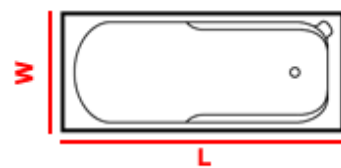

Renaissance - The Art of the Bathroom

Baths One of Three

BELIZE
Length (nominal): 1485mm
Width (nominal): 690mm
Tub depth (deepest point): 380mm

DELTA 1600
Length (nominal): 1600mm
Width (nominal): 700mm
Tub depth (deepest point): 430mm

KELSO
Length (nominal): 1680mm
Width (nominal): 685mm
Tub depth (deepest point): 400mm

AMBLE
Length (nominal): 1700mm
Width (nominal): 700mm
Tub depth (deepest point): 380mm

KREST
Length (nominal): 1700mm
Width (nominal): 700mm Bow: 800mm
Tub depth (deepest point): 420mm

CHILLINGHAM
Length (nominal): 1700mm
Width (nominal): 700mm
Tub depth (deepest point): 420mm

JUBILEE 700
Length (nominal): 1700mm
Width (nominal): 700mm
Tub depth (deepest point): 400mm

RYAL
Length (nominal): 1700mm
Width (nominal): 750mm
Tub depth (deepest point): 400mm

DELTA 1700
Length (nominal): 1700mm
Width (nominal): 750mm
Tub depth (deepest point): 430mm

CANALETTO
Length (nominal): 1700mm
Width (nominal): 750mm
Tub depth (deepest point): 400mm