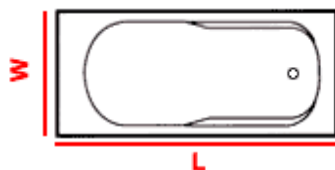

Renaissance - The Art of the Bathroom

Baths One of Three

BELIZE
Length (nominal): 1485mm
Width (nominal): 690mm
Tub depth (deepest point): 380mm

DELTA 1600
Length (nominal): 1600mm
Width (nominal): 700mm
Tub depth (deepest point): 430mm

KELSO
Length (nominal): 1680mm
Width (nominal): 685mm
Tub depth (deepest point): 400mm

AMBLE
Length (nominal): 1700mm
Width (nominal): 700mm
Tub depth (deepest point): 380mm

KREST
Length (nominal): 1700mm
Width (nominal): 700mm Bow: 800mm
Tub depth (deepest point): 420mm

CHILLINGHAM
Length (nominal): 1700mm
Width (nominal): 700mm
Tub depth (deepest point): 420mm

JUBILEE 700
Length (nominal): 1700mm
Width (nominal): 700mm
Tub depth (deepest point): 400mm

RYAL
Length (nominal): 1700mm
Width (nominal): 750mm
Tub depth (deepest point): 400mm

DELTA 1700
Length (nominal): 1700mm
Width (nominal): 750mm
Tub depth (deepest point): 430mm

CANALETTO
Length (nominal): 1700mm
Width (nominal): 750mm
Tub depth (deepest point): 400mm