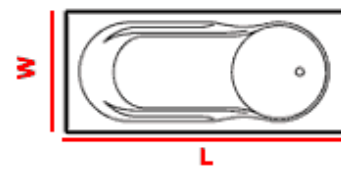

Renaissance - The Art of the Bathroom

Baths One of Three

BELIZE
Length (nominal): 1485mm
Width (nominal): 690mm
Tub depth (deepest point): 380mm

DELTA 1600
Length (nominal): 1600mm
Width (nominal): 700mm
Tub depth (deepest point): 430mm

KELSO
Length (nominal): 1680mm
Width (nominal): 685mm
Tub depth (deepest point): 400mm

AMBLE
Length (nominal): 1700mm
Width (nominal): 700mm
Tub depth (deepest point): 380mm

KREST
Length (nominal): 1700mm
Width (nominal): 700mm Bow: 800mm
Tub depth (deepest point): 420mm

CHILLINGHAM
Length (nominal): 1700mm
Width (nominal): 700mm
Tub depth (deepest point): 420mm

JUBILEE 700
Length (nominal): 1700mm
Width (nominal): 700mm
Tub depth (deepest point): 400mm

RYAL
Length (nominal): 1700mm
Width (nominal): 750mm
Tub depth (deepest point): 400mm

DELTA 1700
Length (nominal): 1700mm
Width (nominal): 750mm
Tub depth (deepest point): 430mm

CANALETTO
Length (nominal): 1700mm
Width (nominal): 750mm
Tub depth (deepest point): 400mm