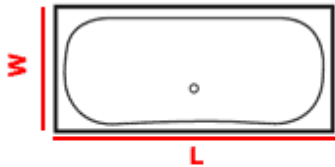

Renaissance - The Art of the Bathroom

Baths One of Three

BELIZE
Length (nominal): 1485mm
Width (nominal): 690mm
Tub depth (deepest point): 380mm

DELTA 1600
Length (nominal): 1600mm
Width (nominal): 700mm
Tub depth (deepest point): 430mm

KELSO
Length (nominal): 1680mm
Width (nominal): 685mm
Tub depth (deepest point): 400mm

AMBLE
Length (nominal): 1700mm
Width (nominal): 700mm
Tub depth (deepest point): 380mm

KREST
Length (nominal): 1700mm
Width (nominal): 700mm Bow: 800mm
Tub depth (deepest point): 420mm

CHILLINGHAM
Length (nominal): 1700mm
Width (nominal): 700mm
Tub depth (deepest point): 420mm

JUBILEE 700
Length (nominal): 1700mm
Width (nominal): 700mm
Tub depth (deepest point): 400mm

RYAL
Length (nominal): 1700mm
Width (nominal): 750mm
Tub depth (deepest point): 400mm

DELTA 1700
Length (nominal): 1700mm
Width (nominal): 750mm
Tub depth (deepest point): 430mm

CANALETTO
Length (nominal): 1700mm
Width (nominal): 750mm
Tub depth (deepest point): 400mm