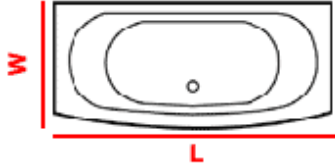

Renaissance - The Art of the Bathroom

Baths One of Three

BELIZE
Length (nominal): 1485mm
Width (nominal): 690mm
Tub depth (deepest point): 380mm

DELTA 1600
Length (nominal): 1600mm
Width (nominal): 700mm
Tub depth (deepest point): 430mm

KELSO
Length (nominal): 1680mm
Width (nominal): 685mm
Tub depth (deepest point): 400mm

AMBLE
Length (nominal): 1700mm
Width (nominal): 700mm
Tub depth (deepest point): 380mm

KREST
Length (nominal): 1700mm
Width (nominal): 700mm Bow: 800mm
Tub depth (deepest point): 420mm

CHILLINGHAM
Length (nominal): 1700mm
Width (nominal): 700mm
Tub depth (deepest point): 420mm

JUBILEE 700
Length (nominal): 1700mm
Width (nominal): 700mm
Tub depth (deepest point): 400mm

RYAL
Length (nominal): 1700mm
Width (nominal): 750mm
Tub depth (deepest point): 400mm

DELTA 1700
Length (nominal): 1700mm
Width (nominal): 750mm
Tub depth (deepest point): 430mm

CANALETTO
Length (nominal): 1700mm
Width (nominal): 750mm
Tub depth (deepest point): 400mm