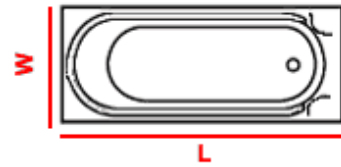

Renaissance - The Art of the Bathroom

Baths One of Three

BELIZE
Length (nominal): 1485mm
Width (nominal): 690mm
Tub depth (deepest point): 380mm

DELTA 1600
Length (nominal): 1600mm
Width (nominal): 700mm
Tub depth (deepest point): 430mm

KELSO
Length (nominal): 1680mm
Width (nominal): 685mm
Tub depth (deepest point): 400mm

AMBLE
Length (nominal): 1700mm
Width (nominal): 700mm
Tub depth (deepest point): 380mm

KREST
Length (nominal): 1700mm
Width (nominal): 700mm Bow: 800mm
Tub depth (deepest point): 420mm

CHILLINGHAM
Length (nominal): 1700mm
Width (nominal): 700mm
Tub depth (deepest point): 420mm

JUBILEE 700
Length (nominal): 1700mm
Width (nominal): 700mm
Tub depth (deepest point): 400mm

RYAL
Length (nominal): 1700mm
Width (nominal): 750mm
Tub depth (deepest point): 400mm

DELTA 1700
Length (nominal): 1700mm
Width (nominal): 750mm
Tub depth (deepest point): 430mm

CANALETTO
Length (nominal): 1700mm
Width (nominal): 750mm
Tub depth (deepest point): 400mm